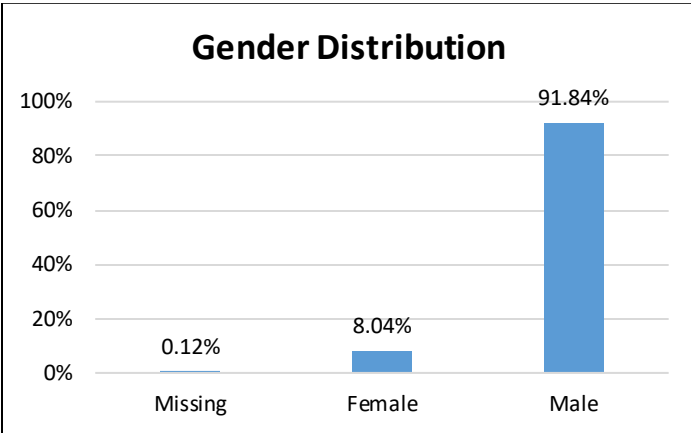

Pretrial Services Weekly Report

Electronic Monitoring Population Demographics 6/24/2022

Radio Frequency Monitoring (RF) population:	821
GPS Monitoring population:	854

Radio Frequency Monitoring

GPS Monitoring